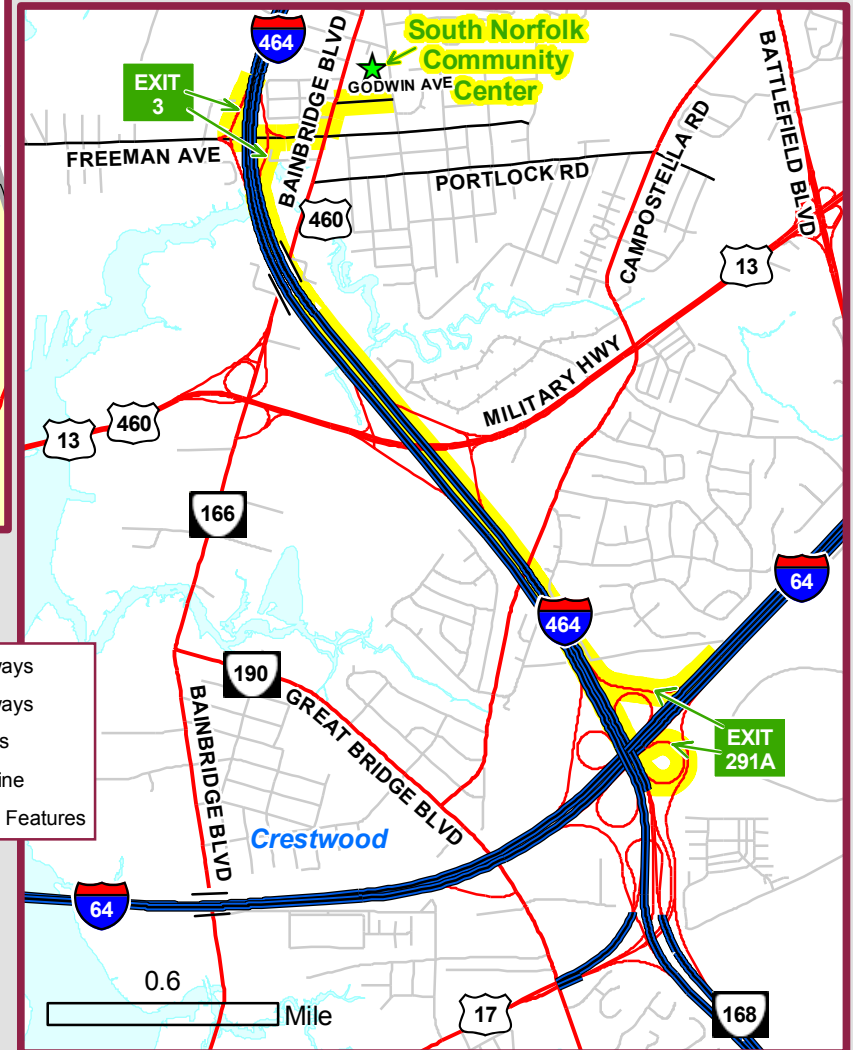

South Norfolk Community Center

City of Chesapeake, Virginia

1217 Godwin Ave
(757) 543-5721

- Freeways
- Highways
- Streets
- City Line
- Water Features

From I-64,
Take EXIT 291A for I-464 NORTH
From I-464 NORTH, take EXIT 3 for Freeman Ave
Turn RIGHT onto Freeman Ave
Turn LEFT onto Bainbridge Blvd (Route 460 EAST)
Turn RIGHT onto Godwin Ave