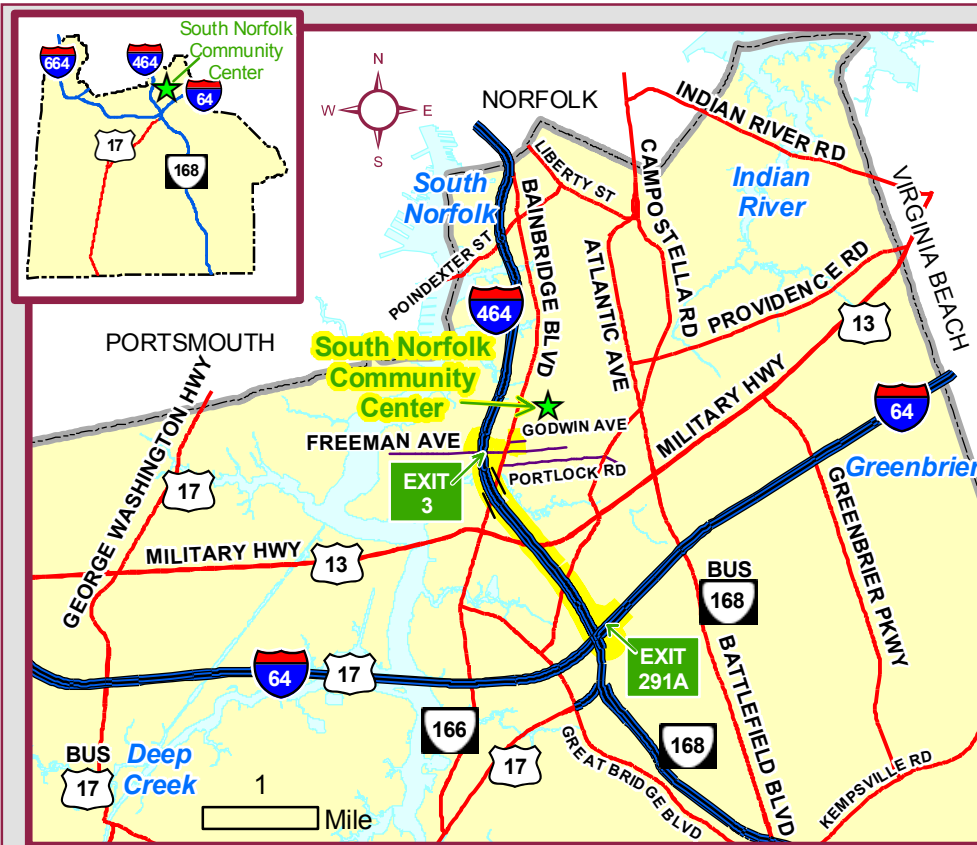

South Norfolk Community Center

City of Chesapeake, Virginia

1217 Godwin Ave
(757) 543-5721

- Freeways
- Highways
- Streets
- City Line
- Water Features

From I-64,
Take EXIT 291A for I-464 NORTH
From I-464 NORTH, take EXIT 3 for Freeman Ave
Turn RIGHT onto Freeman Ave
Turn LEFT onto Bainbridge Blvd (Route 460 EAST)
Turn RIGHT onto Godwin Ave