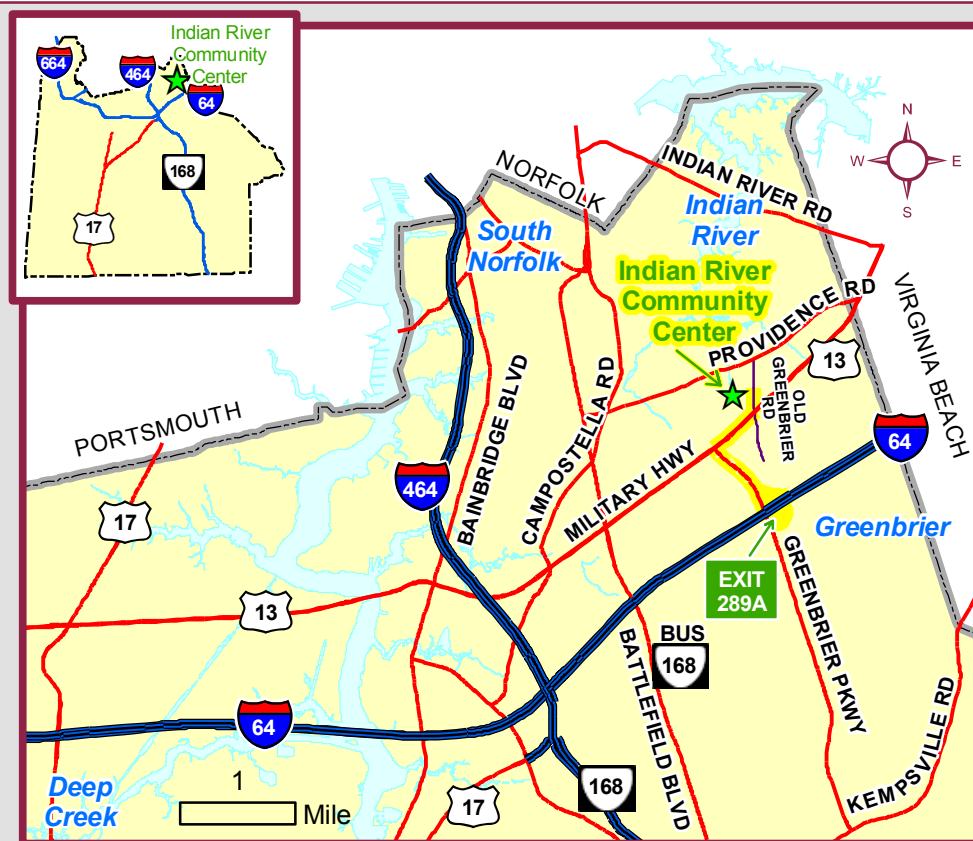

Indian River Community Center

City of Chesapeake, Virginia

2250 Old Greenbrier Rd
(757) 424-4238

From I-64,
Take EXIT 289A for Greenbrier Pkwy NORTH
Turn RIGHT onto Military Hwy - Route 13 NORTH
Turn LEFT onto Old Greenbrier Rd