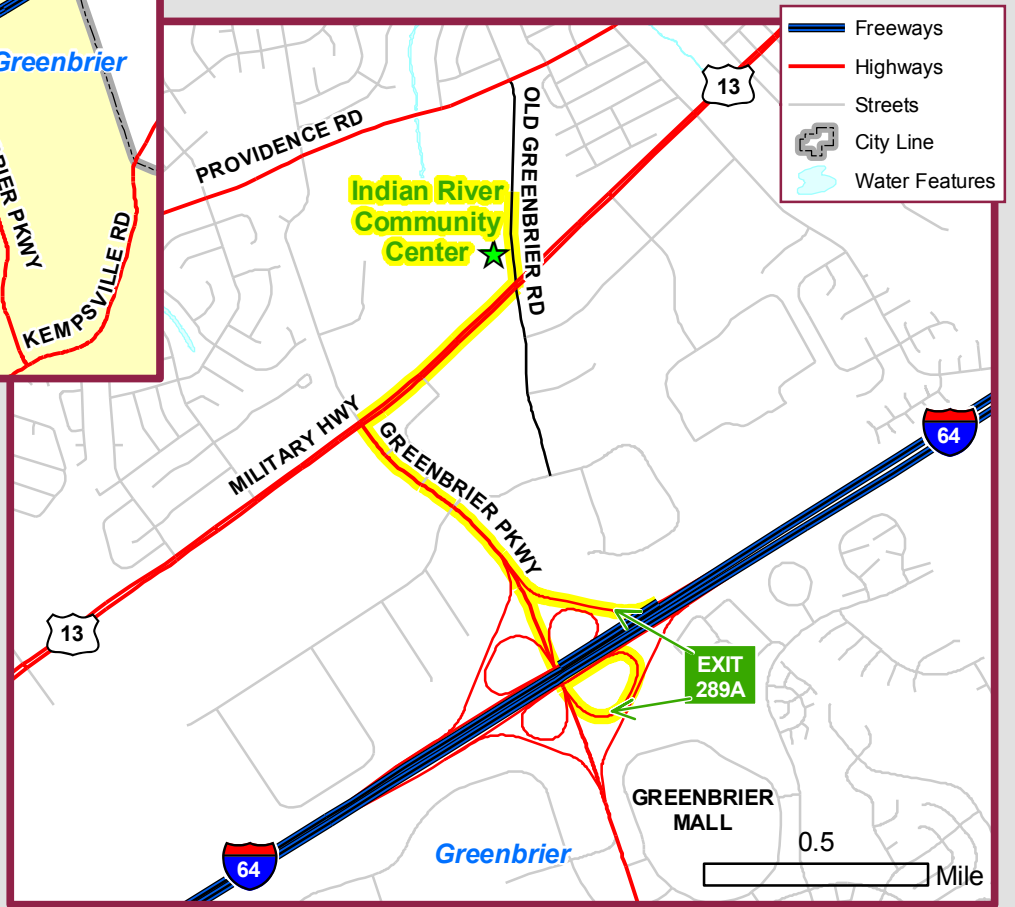

Indian River Community Center

City of Chesapeake, Virginia

2250 Old Greenbrier Rd
(757) 424-4238

From I-64,
Take EXIT 289A for Greenbrier Pkwy NORTH
Turn RIGHT onto Military Hwy - Route 13 NORTH
Turn LEFT onto Old Greenbrier Rd