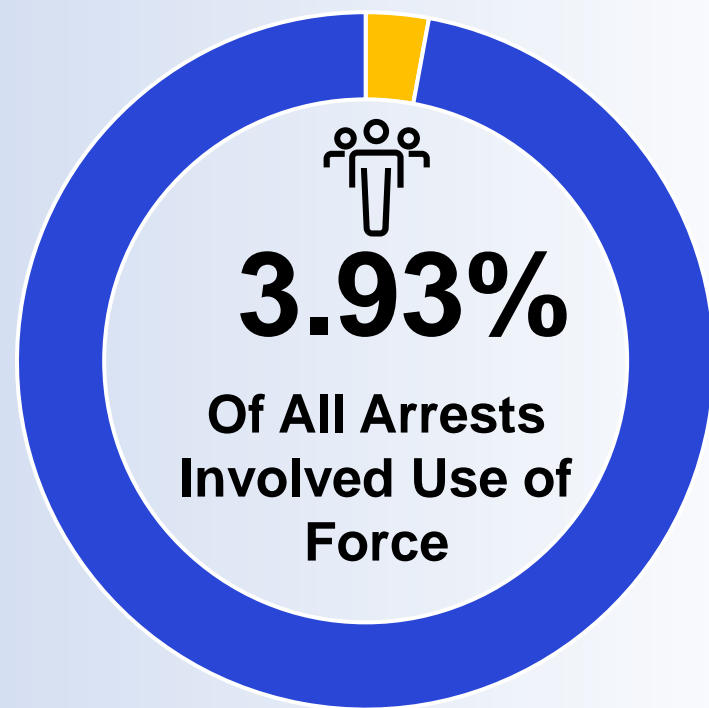

Chesapeake - 2022

The Numbers:

Total Arrests: 4,605

Use of Force Incidents: 181

Citizen Complaints: 58

Internal Complaints: 50

Total Number of

Police / Citizen Contacts: 117,740

Most Common Type of Force Used:

- **Firearm - Display Only**

Most Common Type of Citizen Complaint Received:

- **Discourtesy**

Number of Excessive Force Allegations:

- **2**

.15%

of all Police / Citizen Contacts Resulted in any Use of Force

.05%

of all Police / Citizen Contacts Resulted in Citizen Complaints

Arrests, Use of Force and Race

5.67%

of all Arrests of African-Americans Involved Use of Force

2.66%

of all Arrests of Caucasians Involved Use of Force