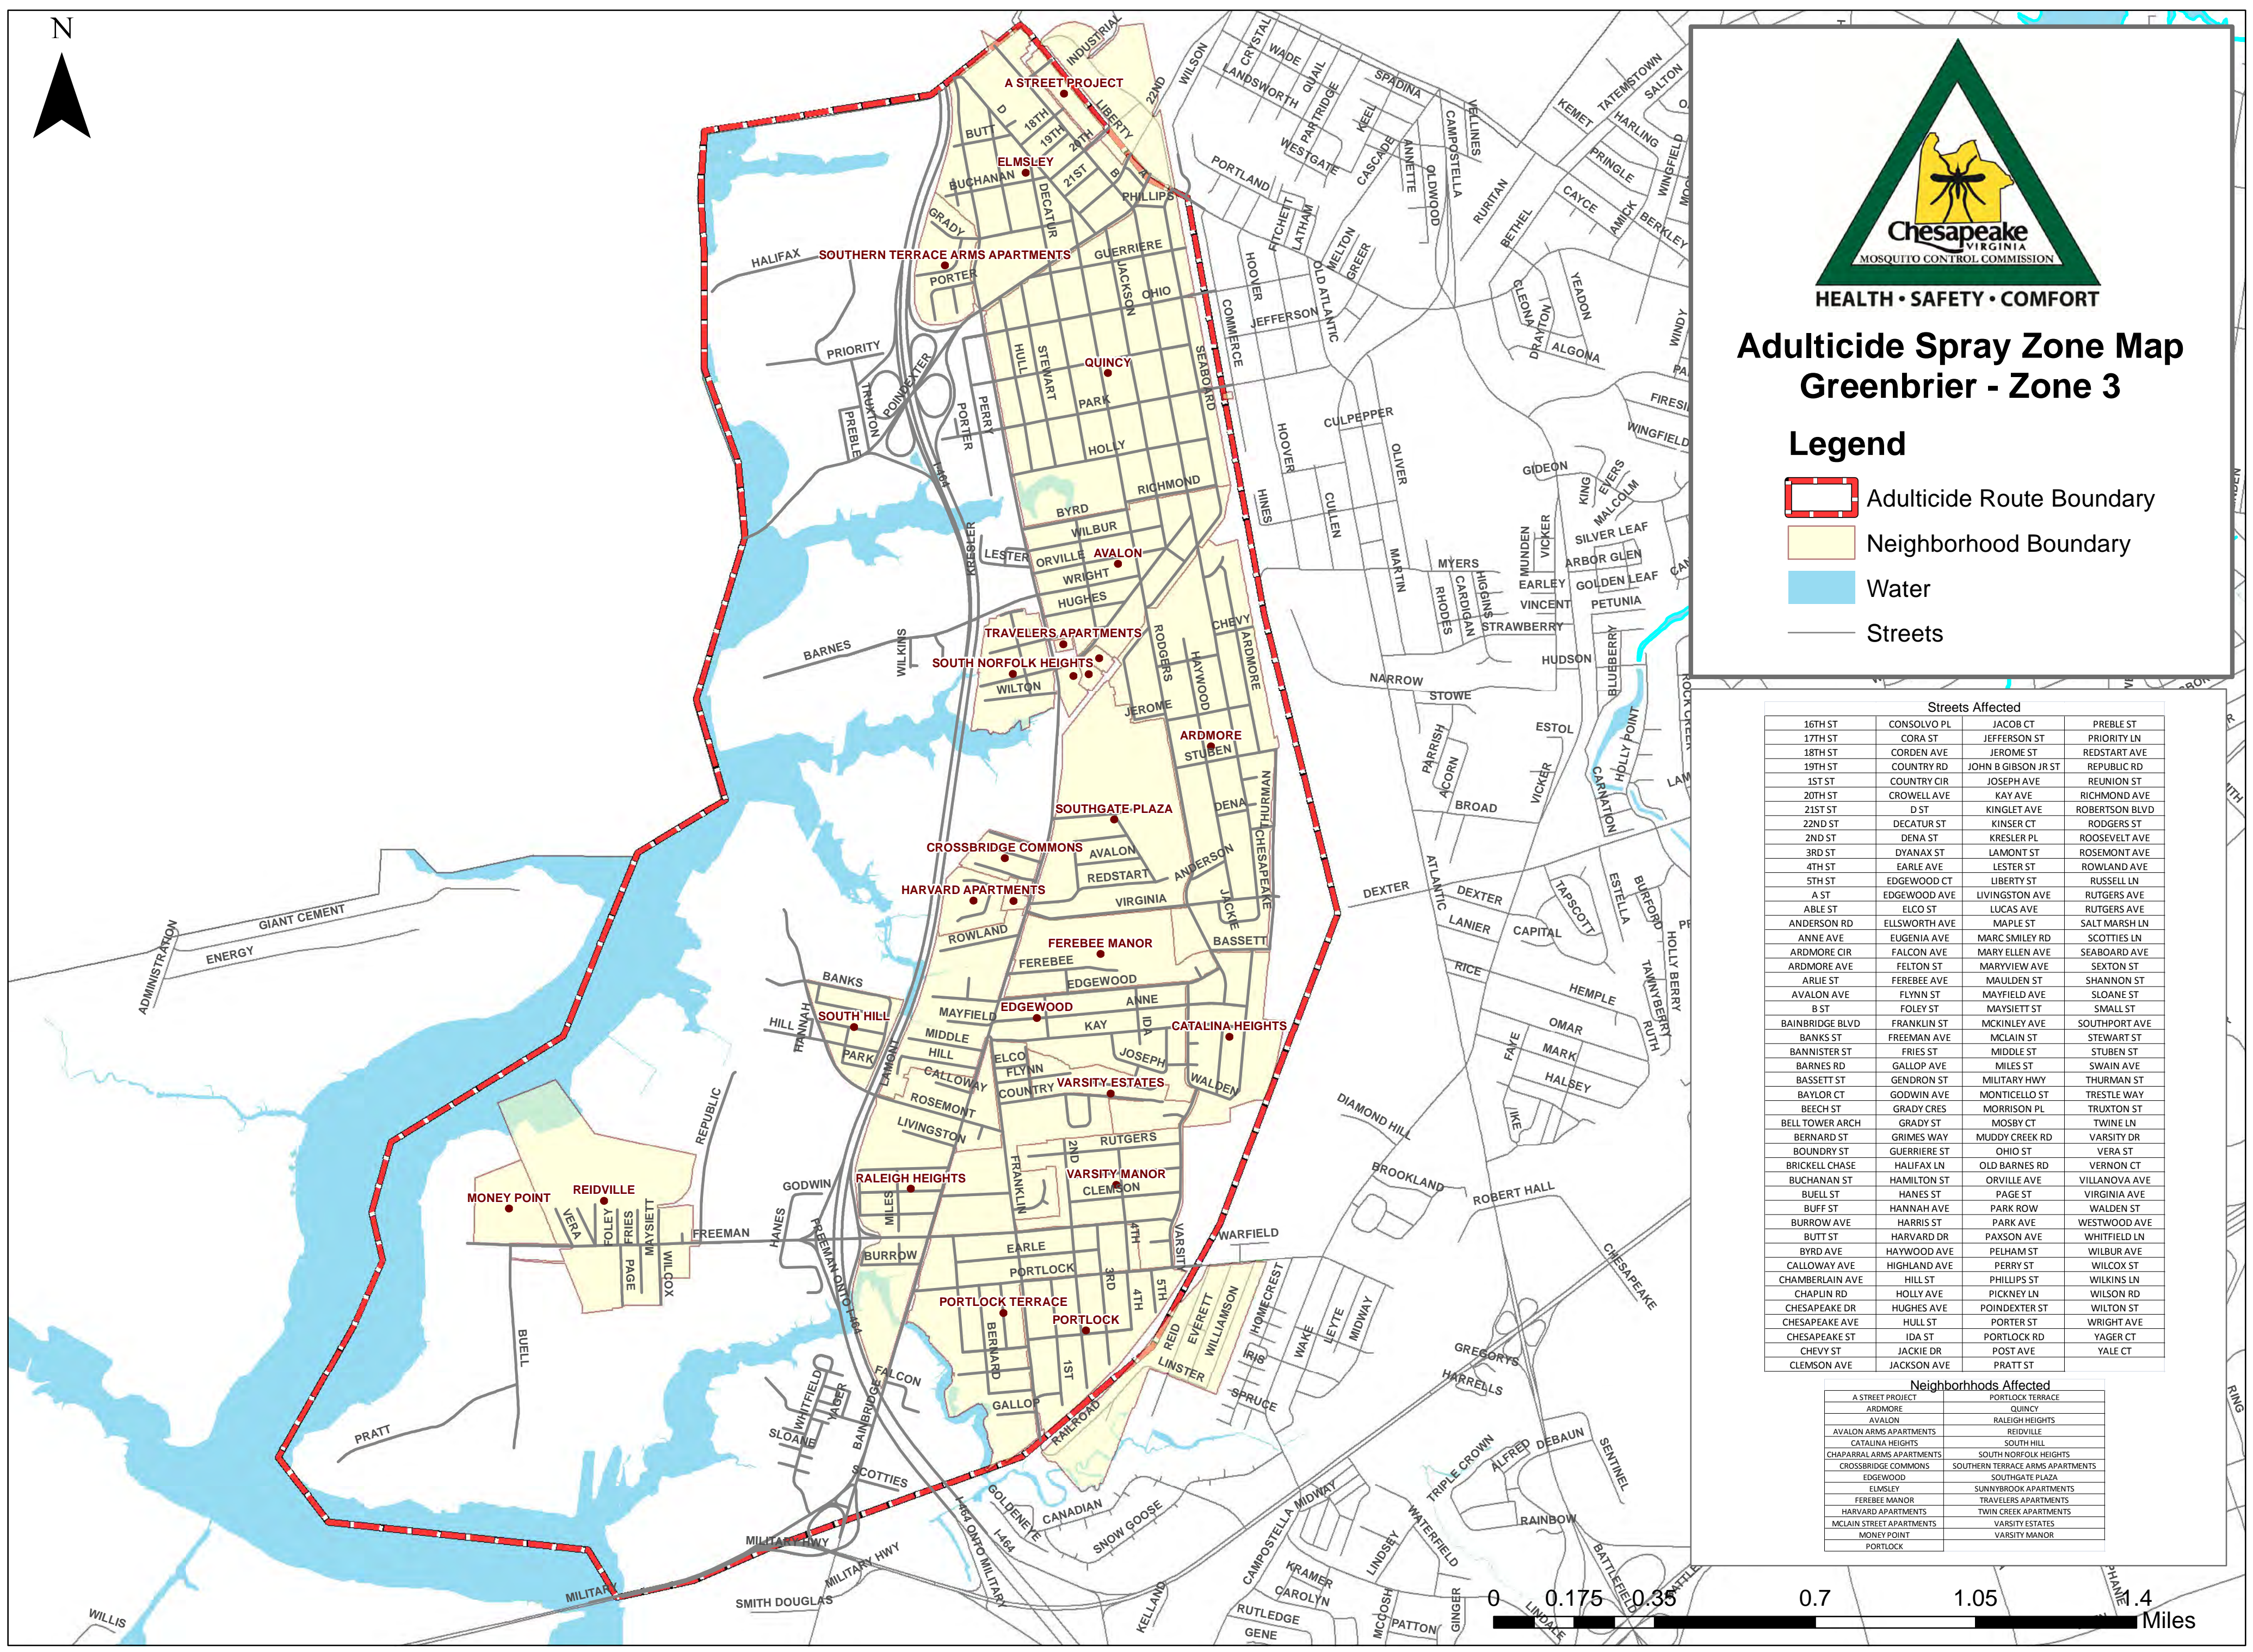

# Adulticide Spray Zone Map Greenbrier - Zone 3

- Legend**
-  Adulticide Route Boundary
  -  Neighborhood Boundary
  -  Water
  -  Streets

**Streets Affected**

16TH ST	CONSOLVO PL	JACOB CT	PREBLE ST
17TH ST	CORA ST	JEFFERSON ST	PRIORITY LN
18TH ST	CORDEN AVE	JEROME ST	REDSTART AVE
19TH ST	COUNTRY RD	JOHN B GIBSON JR ST	REPUBLIC RD
1ST ST	COUNTRY CIR	JOSEPH AVE	REUNION ST
20TH ST	CROWELL AVE	KAY AVE	RICHMOND AVE
21ST ST	D ST	KINGLET AVE	ROBERTSON BLVD
22ND ST	DECATUR ST	KINSEY CT	RODGERS ST
2ND ST	DENA ST	KRESLER PL	ROOSEVELT AVE
3RD ST	DYANAX ST	LAMONT ST	ROSEMONT AVE
4TH ST	EARLE AVE	LESTER ST	ROWLAND AVE
5TH ST	EDGEWOOD CT	LIBERTY ST	RUSSELL LN
A ST	EDGEWOOD AVE	LIVINGSTON AVE	RUTGERS AVE
ABLE ST	ELCO ST	LUCAS AVE	RUTGERS AVE
ANDERSON RD	ELLSWORTH AVE	MAPLE ST	SALT MARSH LN
ANNE AVE	EUGENIA AVE	MARC SMILEY RD	SCOTTIES LN
ARDMORE CIR	FALCON AVE	MARY ELLEN AVE	SEABOARD AVE
ARDMORE AVE	FELTON ST	MARYVIEW AVE	SEXTON ST
ARLIE ST	FEBEBEE AVE	MAULDEN ST	SHANNON ST
AVALON AVE	FLYNN ST	MAYFIELD AVE	SLOANE ST
B ST	FOLEY ST	MAYSSETT ST	SMALL ST
BAINBRIDGE BLVD	FRANKLIN ST	MCKINLEY AVE	SOUTHPORT AVE
BANKS ST	FREEMAN AVE	MCLAIN ST	STEWART ST
BANNISTER ST	FRIES ST	MIDDLE ST	STUBEN ST
BARNES RD	GALLOP AVE	MILES ST	SWAIN AVE
BASSETT ST	GENDRON ST	MILITARY HWY	THURMAN ST
BAYLOR CT	GODWIN AVE	MONTICELLO ST	TRESTLE WAY
BEECH ST	GRADY CRES	MORRISON PL	TRUXTON ST
BELL TOWER ARCH	GRADY ST	MOSBY CT	TWINE LN
BERNARD ST	GRIMES WAY	MUDDY CREEK RD	VARSIETY DR
BOUNDRY ST	GUERRIERE ST	OHIO ST	VERA ST
BRICKELL CHASE	HALIFAX LN	OLD BARNES RD	VERNON CT
BUCHANAN ST	HAMILTON ST	ORVILLE AVE	VILLANOVA AVE
BUELL ST	HANES ST	PAGE ST	VIRGINIA AVE
BUFF ST	HANNAH AVE	PARK ROW	WALDEN ST
BURROW AVE	HARRIS ST	PARK AVE	WESTWOOD AVE
BUTT ST	HARVARD DR	PAXSON AVE	WHITFIELD LN
BYRD AVE	HAYWOOD AVE	PELHAM ST	WILBUR AVE
CALLOWAY AVE	HIGHLAND AVE	PERRY ST	WILCOX ST
CHAMBERLAIN AVE	HILL ST	PHILLIPS ST	WILKINS LN
CHAPLIN RD	HOLLY AVE	PICKNEY LN	WILSON RD
CHESAPEAKE DR	HUGHES AVE	POINDEXTER ST	WILTON ST
CHESAPEAKE AVE	HULL ST	PORTER ST	WRIGHT AVE
CHESAPEAKE ST	IDA ST	PORTLOCK RD	YAGER CT
CHEVY ST	JACKIE DR	POST AVE	YALE CT
CLEMSON AVE	JACKSON AVE	PRATT ST	