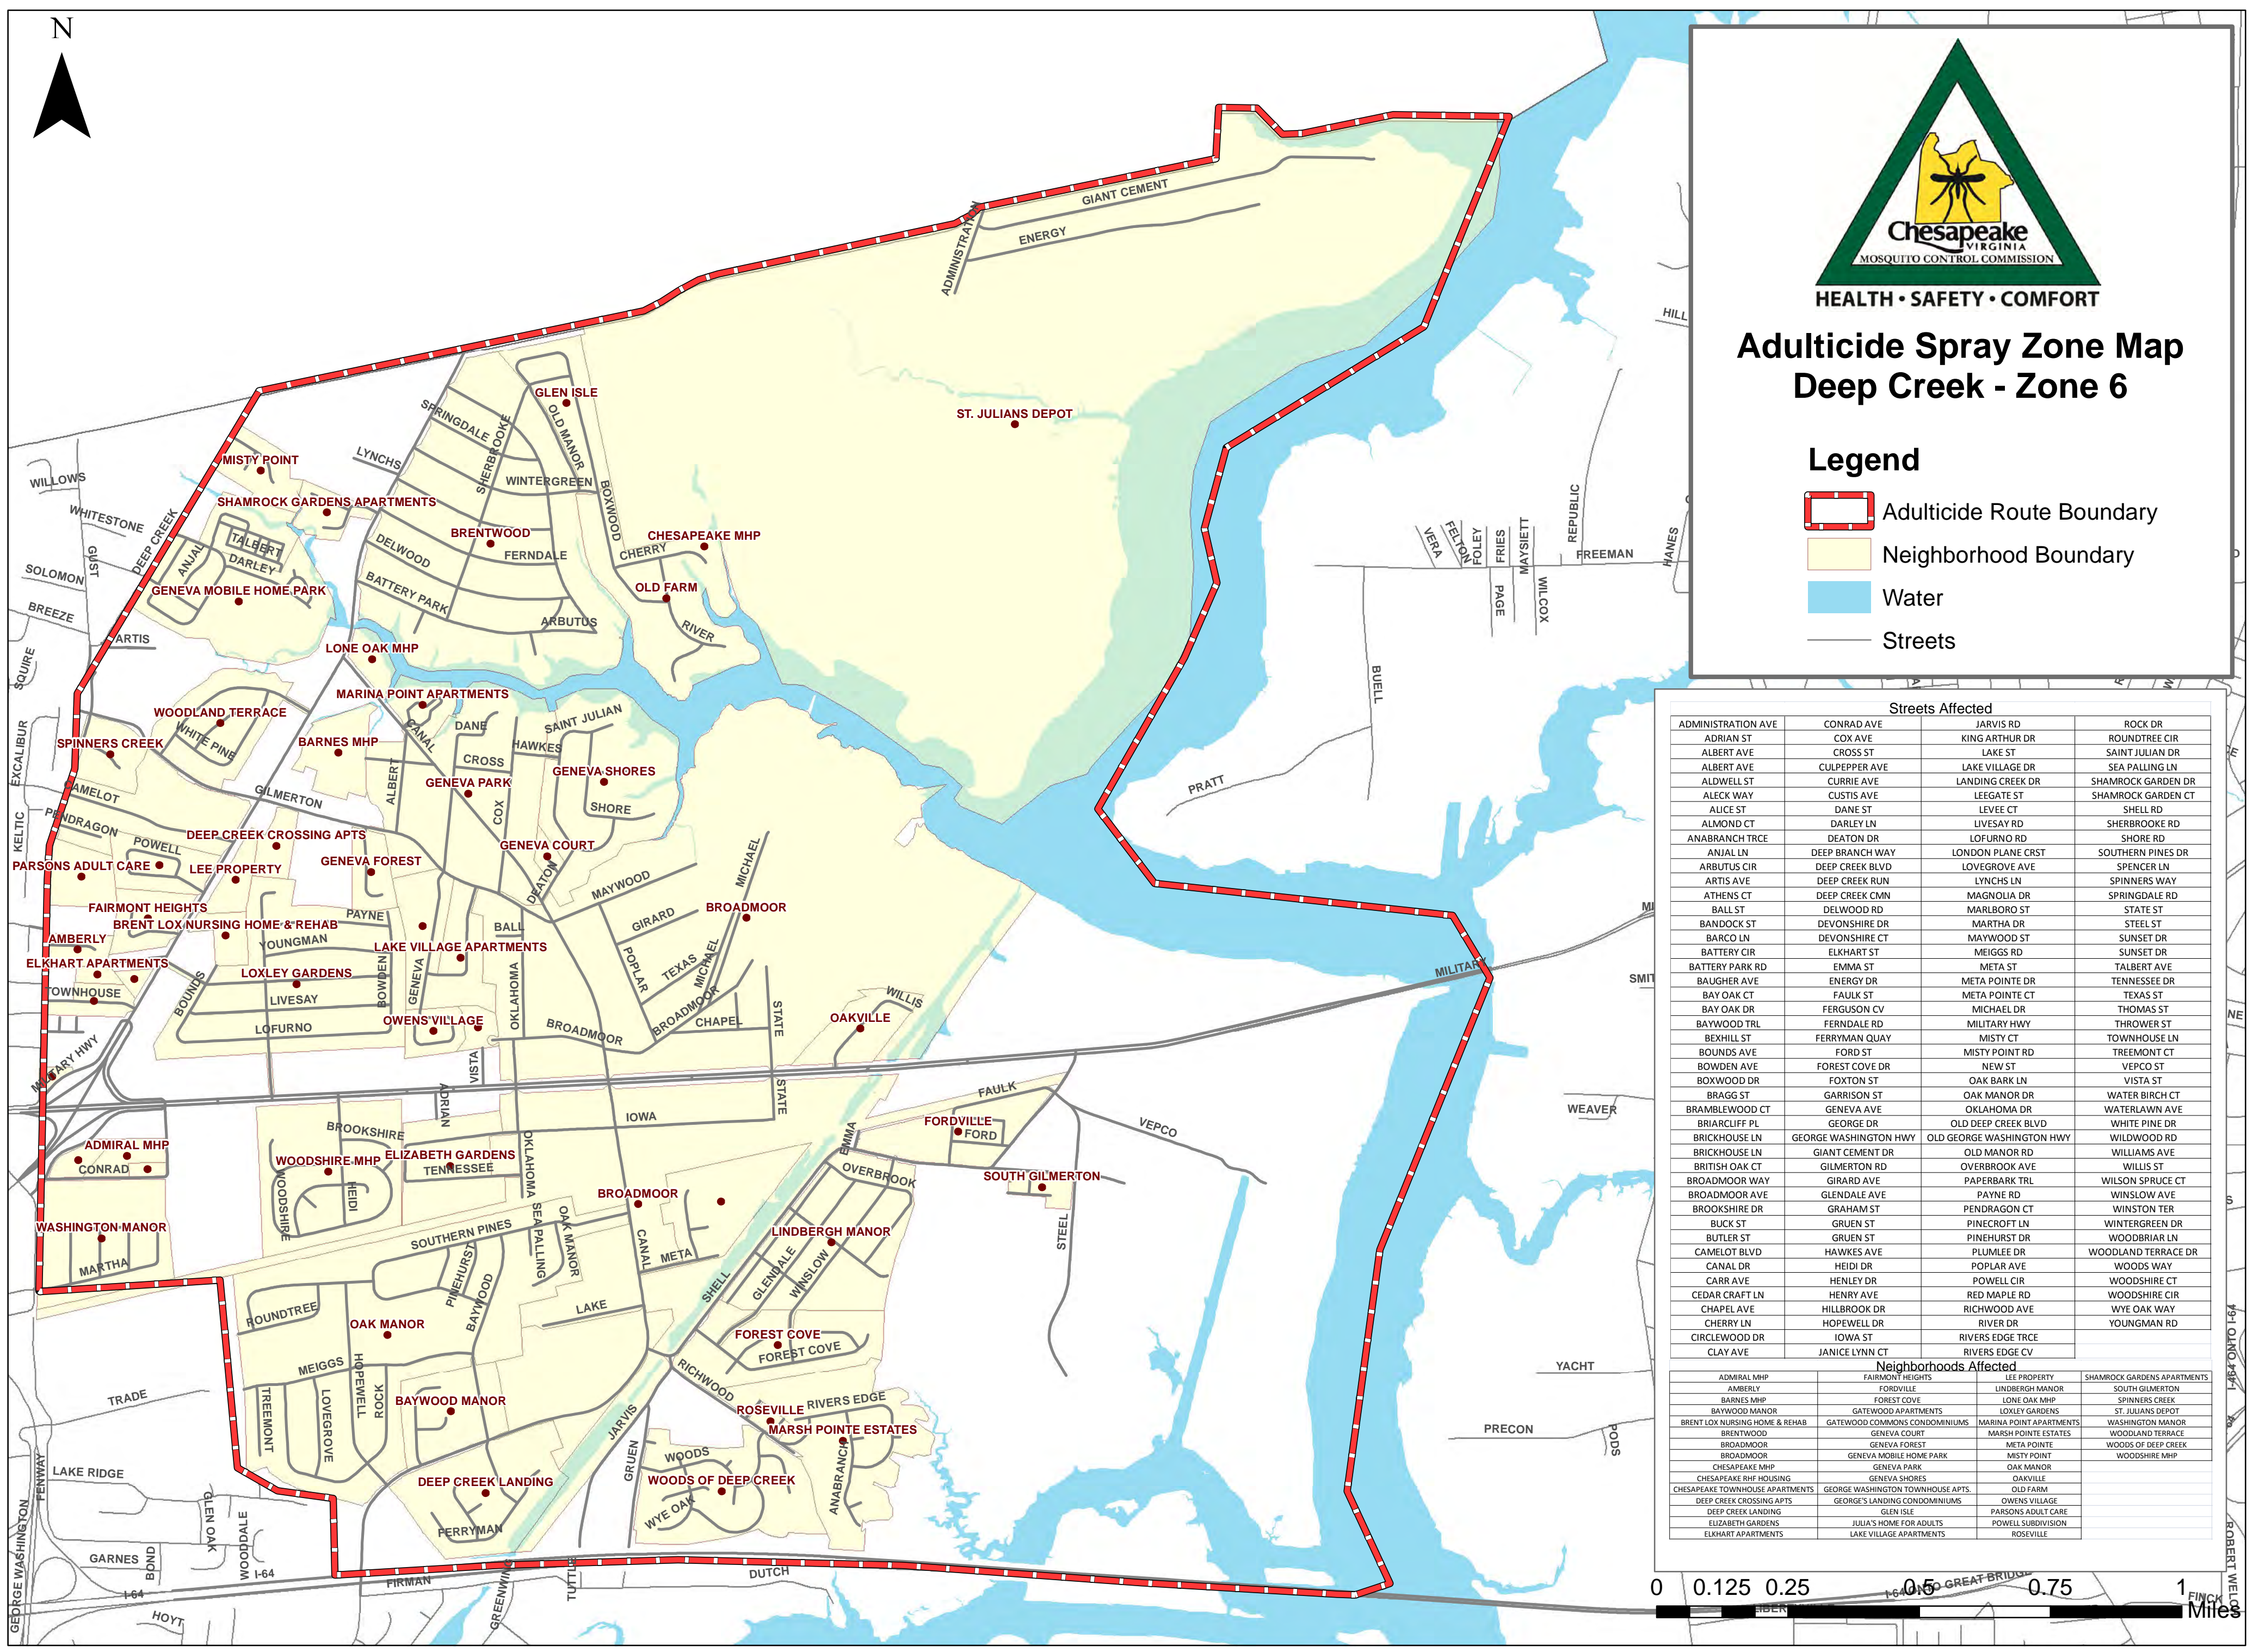

# Adulticide Spray Zone Map Deep Creek - Zone 6

## Legend

-  Adulticide Route Boundary
-  Neighborhood Boundary
-  Water
-  Streets