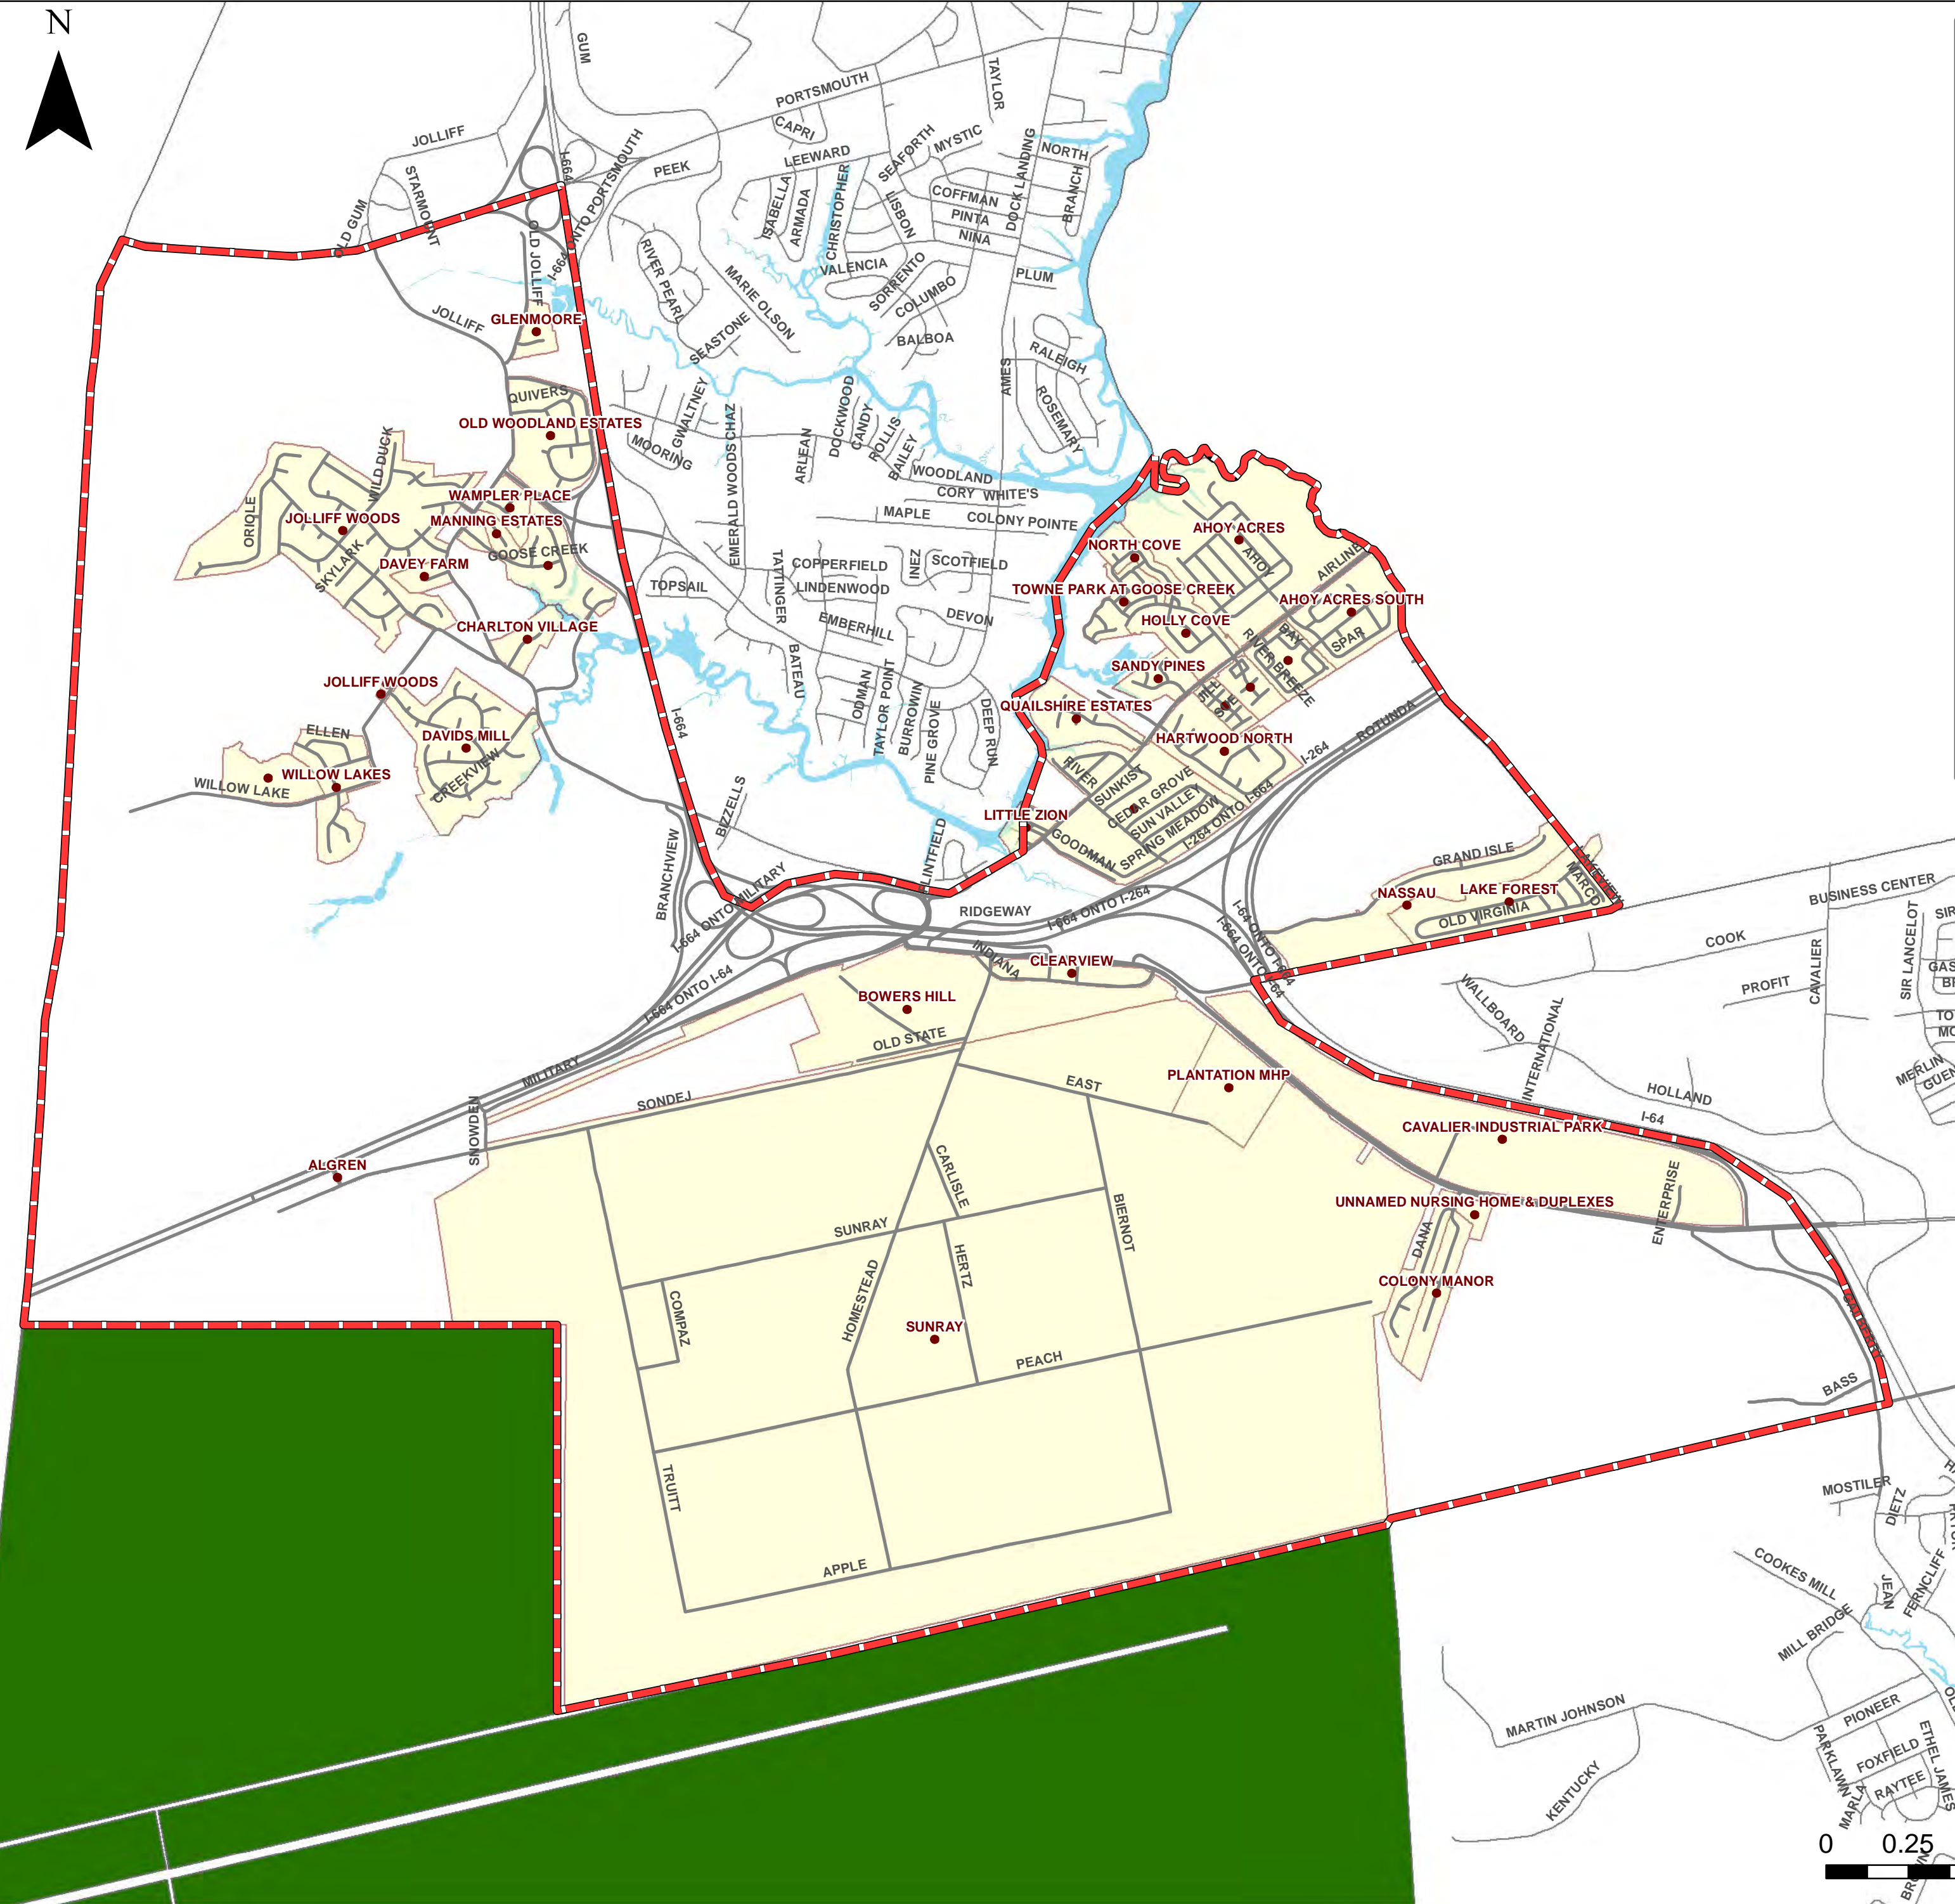

HEALTH • SAFETY • COMFORT

Adulticide Spray Zone Map Deep Creek - Zone 4

Legend

- Adulticide Route Boundary
- Neighborhood Boundary
- Great Dismal Swamp
- Water
- Streets

Streets Affected

ACCESS RD	DANBERRY ST	MARCO DR	SNOWDEN ST
AHOY CT	DAVIDS MILL DR	MAST HEAD WAY	SONDEJ AVE
AHOY DR	DAYTONA DR	MILITARY HWY	SPAR ST
AIRLINE BLVD	DEERVIEW CT	MOORE CIR	SPAR ST
ANCHOR AVE	DOCK LANDING DR	NIGHTINGALE LN	SPRING RD
APPLE RD	DOCK POINT ARCH	NIXON CT	SPRING MEADOW CRES
APPLE RD	EAST RD	OLD DOCK LANDING RD	SPRINGWOOD CT
ARROWHEAD CT	EAST RD	OLD JOLLIFF RD	STARBOARD RD
ASHTON ST	ELLEN LN	OLD STATE RD	SUE CRES
ASKEW RD	ELVERTON CT	OLD VIRGINIA RD	SUE CRES
ASKEW RD	ENTERPRISE CIR	OLD WOODLAND DR	SUN VALLEY CRES
AUNDRE CT	FLINTFIELD CRES	ORIOLE DR	SUNKIST RD
BARN SWALLOW DR	FOXGLOVE CT	PAWNEE ST	SUNNYBROOK TER
BARN SWALLOW CT	GAFF RD	PEACH RD	SUNRAY AVE
BASS LN	GALBERRY RD	PHOENIX DR	SWAN LAKE CRES
BAY CRES	GALLEON DR	PIERCE LN	TAMPA DR
BIERNOT AVE	GLEMMINGS CT	PITTSWAY CT	TANAGER XING
BISCO ST	GOODMAN ST	PLOVER CT	TAUGHT LINE LOOP
BISCO ST	GOOSE CREEK FLYWAY	POINTERS TRL	TERN CT
BLACKHAWK PL	GOOSE CREEK CT	PORT RD	TETHER WOOD CT
BLUE GOOSE CT	GOSHAWK DR	PORTSMOUTH BLVD	TILLER LN
BLUE HERON CT	GRAND ISLE DR	QUAILSHIRE LN	TRAILWOOD CT
BLUE JAY CT	HAILEY CT	QUAILSHIRE ARCH	TRUITT RD
BOBOLINK CIR	HALF HITCH ST	QUAILSHIRE CT	VALLEY POINT CRES
BOSUN DR	HARLEQUIN CT	QUIVERS KEEP	VICO DR
BRANCHVIEW WAY	HARLEQUIN WAY	RAESIDE AVE	VICO DR
BREEZE PORT ARCH	HERTZ RD	REGAL CT	WAMPLER PL
BREEZY PINES CT	HIGH TIDE WAY	REGINA WAY	WATSON WAY
BROOKFIELD LN	HOMESTEAD RD	REX CIR	WAXWING CT
BUDDY CT	HUNTERSBOW CT	REX CIR	WEST WAY CT
BURKETT CT	INDIANA AVE	RHONDA CRES	WHITE CAP CRST
CANARY CT	JAMES LINDG	RIDDICK ST	WHITE DWR CRES
CAPTAIN CARTER CIR	JAYE CIR	RIDGELINE PT	WILD DUCK CIR
CARLISLE RD	JENNIFER CRES	RIDGEWAY AVE	WILD DUCK XING
CEDAR GROVE CRES	JESSIE ST	RIVER DR	WILLOW CREEK CT
CENTER MAST CRST	JILL CRES	RIVER BREEZE CIR	WILLOW LAKE RD
CHARLTON DR	JOLLIFF DR	ROTUNDA AVE	WYANT CT
CHARLTON CT	JOLLIFF WOODS DR	ROWLOCK RD	YADKIN RD
CHERRYWOOD CT	KEATON CT	SAIL CT	ZION ST
COLONY MANOR RD	KEATON WAY	SANDY PINES CT	
COMPZ RD	LAKE SHORE DR	SANDY PINES WAY	
CONDOR LINDG	LAKE SHORE CT	SAW MILL CT	
CONDOR CT	LAKEVIEW CT	SCHAEFER AVE	
CONDOR DR	LAKEVIEW DR	SCHOONER TRL	
CORAL MAPLE CT	LANAE CT	SCOTCHWOOD CT	
CREEKVIEW CT	LARKWOOD CT	SEA CLIFF RD	
CREEKVIEW DR	LOCKSPAR CT	SEABOARD CT	
CRITTENDEN CT	LOLA B CT	SELDON RD	
CROSSBOW CT	LONGBOW REACH	SEXTANT ST	
CRYSTAL LAKE DR	MAINSAIL LN	SHELIA CRES	
CURLEW CT	MANGROVE DR	SHELIA CRES	
CUTTER CT	MANNING CT	SILVERTHORNE CT	
DAGGERBOARD DR	MANOR VIEW CT	SKYLARK CT	
DANA DR	MAPLEFIELD DR	SLOOP TRL	