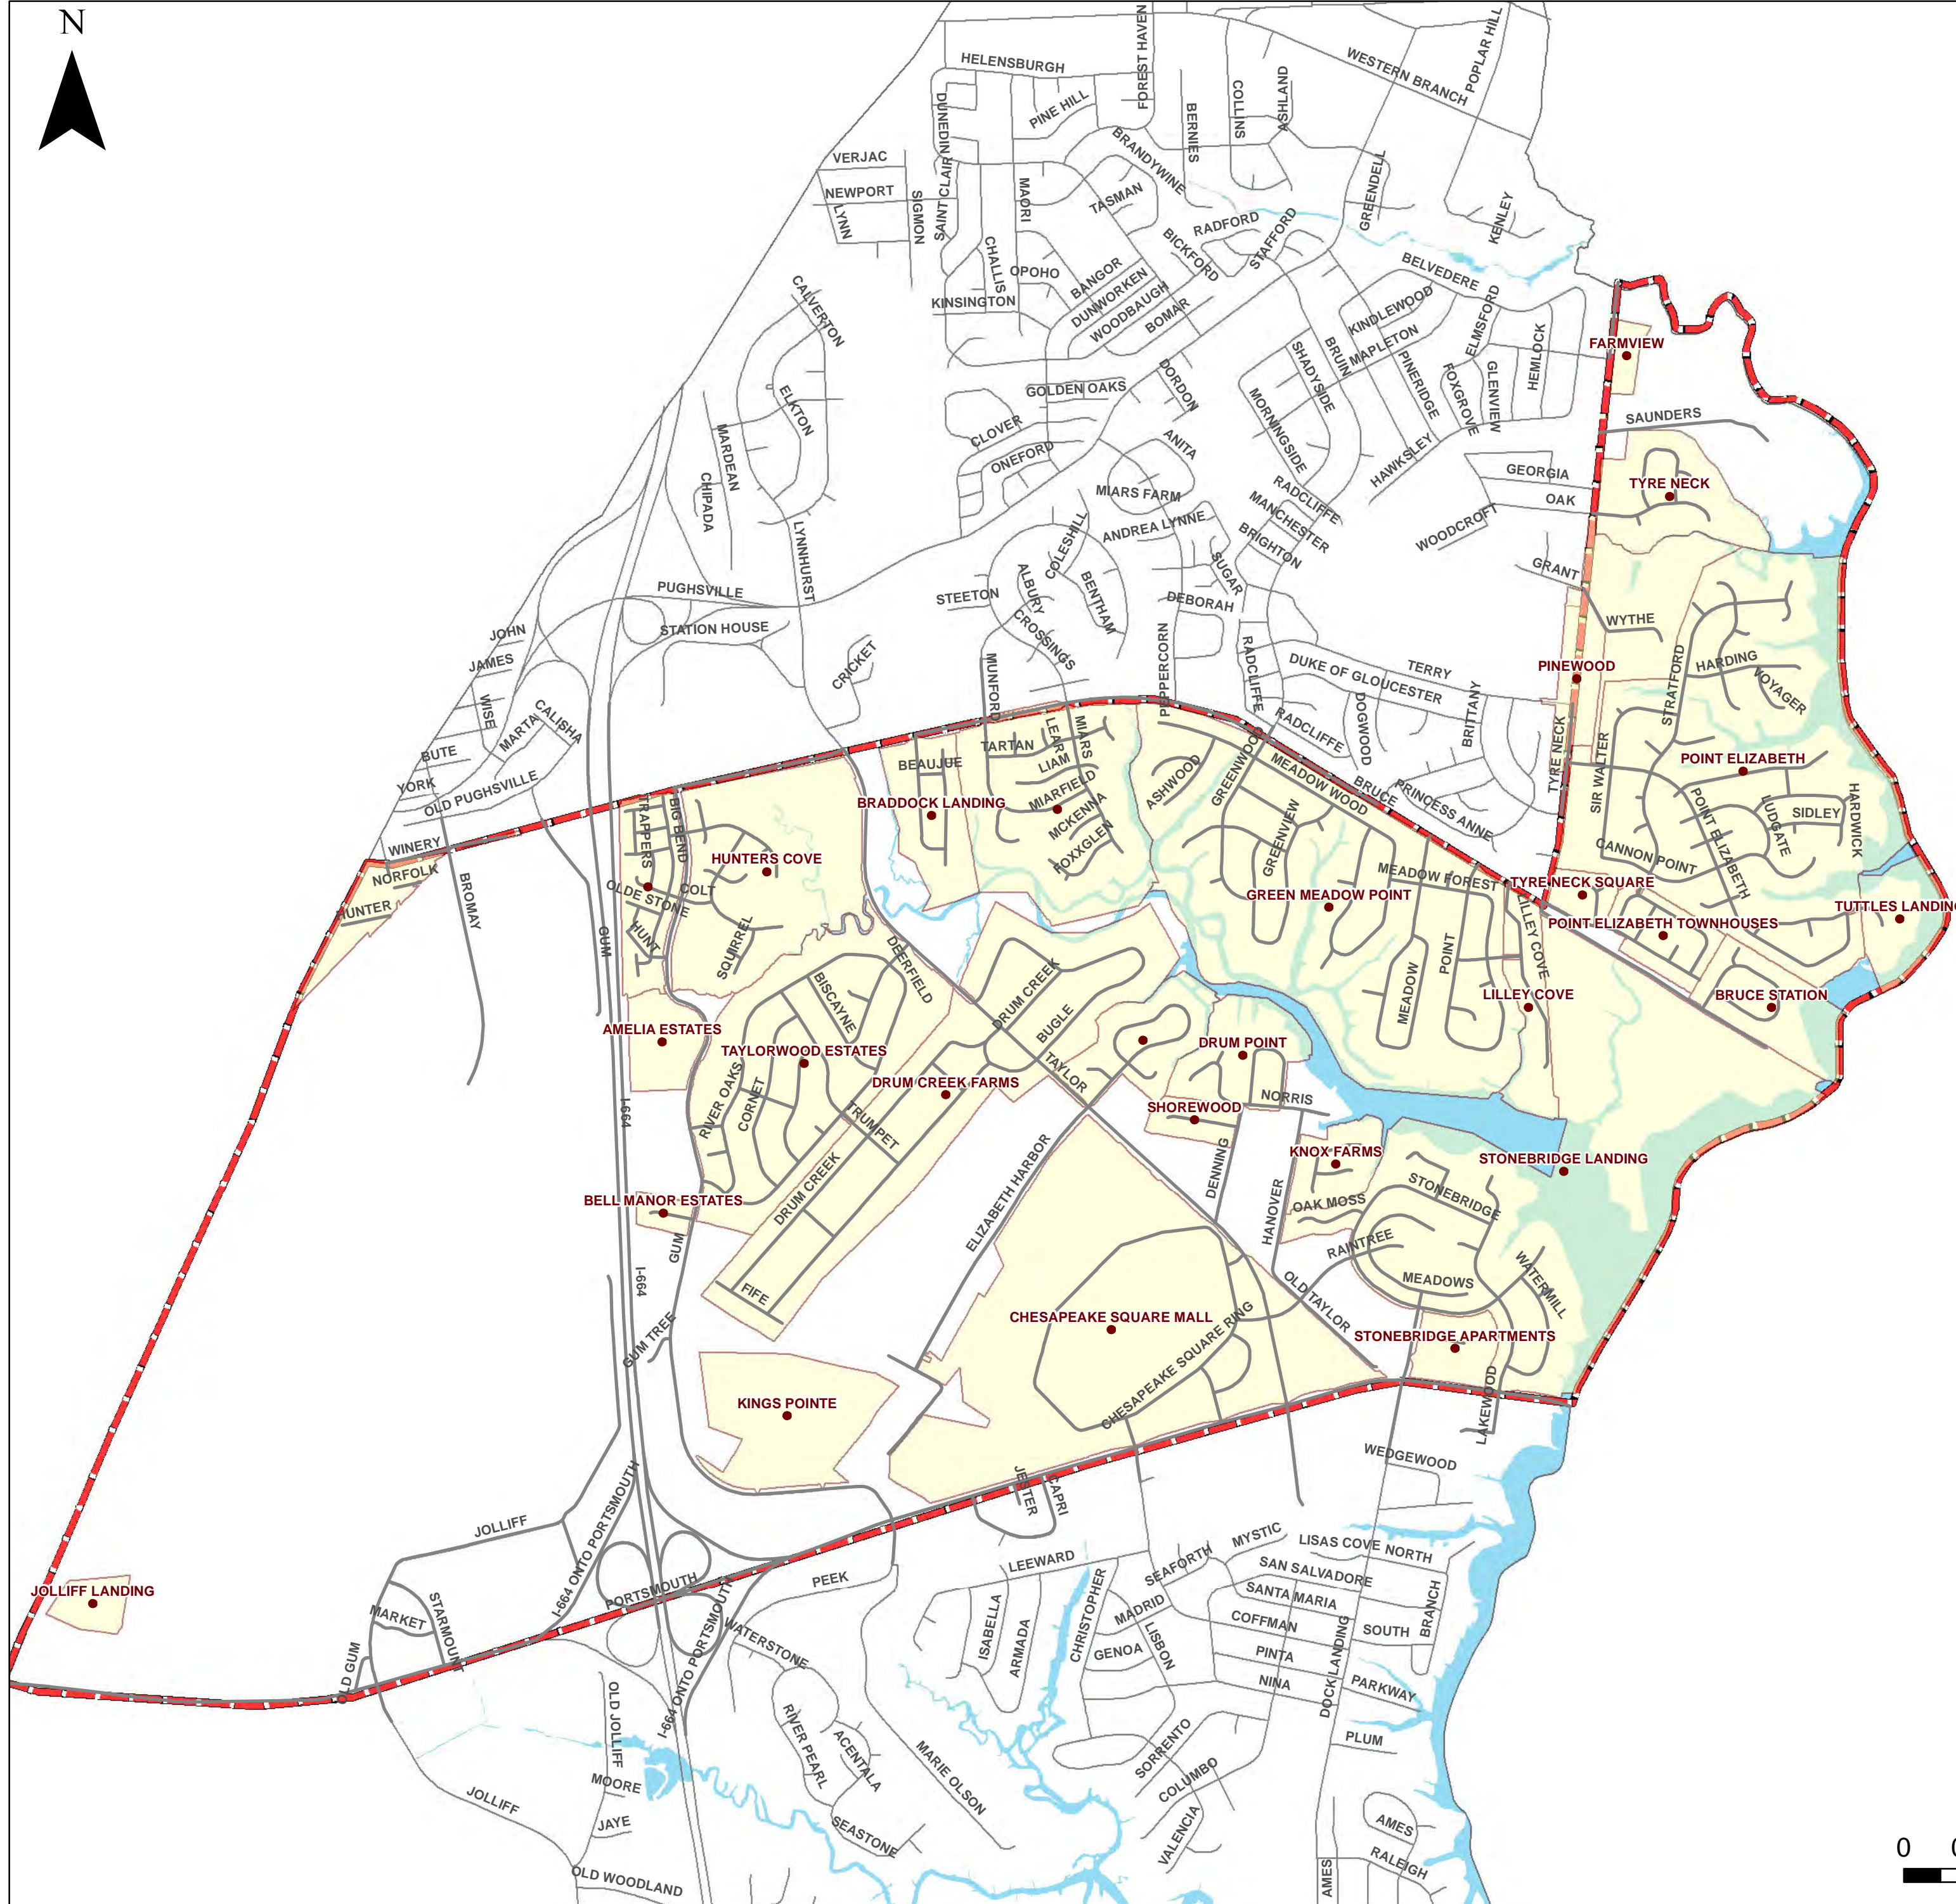

Adulticide Spray Zone Map Deep Creek - Zone 2

Legend

-  Adulticide Route Boundary
-  Neighborhoods Boundary
-  Water
-  Streets

Streets Affected

ASHWOOD DR	EDWARD CT	MCCAAN QUAY	SCOTSMAN RUN
BAND ST	ELIZABETH HARBOR DR	MCKENNA CLOSE	SHOREWOOD DR
BEAUJUE ST	EVERGREEN CT	MCKRAE CLOSE	SIDLEY RD
BELLECHASE CT	FALMOUTH CT	MEADOW DR	SIDLEY CT
BERETTA CT	FALMOUTH CT	MEADOW CT	SIR FRANCIS DRAKE DR
BIG BEND DR	FARNSWORTH DR	MEADOW FOREST CT	SIR THOMAS DR
BIG BEND CT	FIFE ST	MEADOW FOREST CT	SIR THOMAS CT
BIG GAME WAY	FORESTVIEW CT	MEADOW WOOD DR	SIR WALTER CT
BISCAYNE DR	FORSYTH CT	MEADOW WOOD CT	SIR WALTER CRES
BRADDOCK LANDING RD	FOXGLEN QUAY	MEADOWGREEN CT	SQUIRREL RUN
BROMAY ST	GOLDEN HIND RD	MEADOWRIDGE DR	STARMOUNT PKWY
BROOK STONE DR	GOLDEN HIND CT	MEADOWS LNDG	STONEBRIDGE CT
BROWNING CIR	GREEN POINT DR	MEADOWVIEW RD	STONEBRIDGE LNDG
BRUCE RD	GREENLEAF DR	MIARFIELD ARC	STRATFORD CT
BRUCE STA	GREENVIEW RD	MIARS QUAY	STRATFORD DR
BRUCE STATION CT	GREENWOOD RD	MIARS GRN	SURREY DR
BRUIN DR	GUM RD	MILLGROVE CT	TARTAN ARCH
BUGLE DR	GUM CT	MINTWOOD DR	TAYLOR RD
CANNON POINT DR	GUM TREE CT	MUNFORD LN	TAYLORWOOD BLVD
CAPRI CIR	HANOVER LN	NORFOLK ST	TAYLORWOOD CT
CARDIFF LN	HARDING DR	NORRIS LN	TRACKER LN
CAYMON CT	HARDWICK CT	OAK DR	TRAIL BEND DR
CHESAPEAKE SQUARE BLVD	HARDWICK TER	OAK MOSS CT	TRAPPERS RUN
CHESAPEAKE SQUARE ACCESS RD	HARVESTTIME CRES	OLD FOX TRL	TRAPSHOOT CT
CHESAPEAKE SQUARE RING RD	HUNT TRL	OLD GUM RD	TRUMPET RD
COFFMAN BLVD	HUNTER ST	OLD TAYLOR RD	TYRE NECK RD
COLT ARCH	HUNTING WOOD RD	OLDE STONE WAY	VOYAGER CT
CONCORD PL	HUNTSMAN RD	PEEK TRL	WATERMILL GRV
CORNET ST	JANSON DR	PHASANT WAY	WHITECHapel ARCH
CRABTREE CT	JESTER CT	POINT CT	WINDSONG CT
DEEPSRING DR	JOLLIFF RD	POINT DR	WINERY DR
DEER TRL	JOLLIFF CT	POINT ELIZABETH CT	WINNIE DR
DEERFIELD CRES	KNOX CT	POINT ELIZABETH DR	WOODMARK TRL
DEERFIELD CT	LAKEWOOD LN	POINT HARBOR CT	WOODMOOR CT
DENNING LN	LAKEWOOD CIR	PORTSMOUTH BLVD	WYTHE LN
DOCK LANDING RD	LEAR CLOSE	PRINDLE CT	
DOLPHIN CT	LEEDS CT	PUBLIC2 RD	
DRUM CREEK RD	LIAM CLOSE	QUAIL RIDGE CT	
DRUM POINT CRES	LILLEY COVE DR	RAINTREE RD	
DRUM POINT LN	LINCOLN ST	RAINTREE CT	
DRUM POINT CIR	LUDGATE DR	RIVER OAKS DR	
DUCK BLIND TRL	LUXFORD CT	SAUNDERS LN	
DUQUESNE DR	MARKET PL	SCHIEMANN CT	