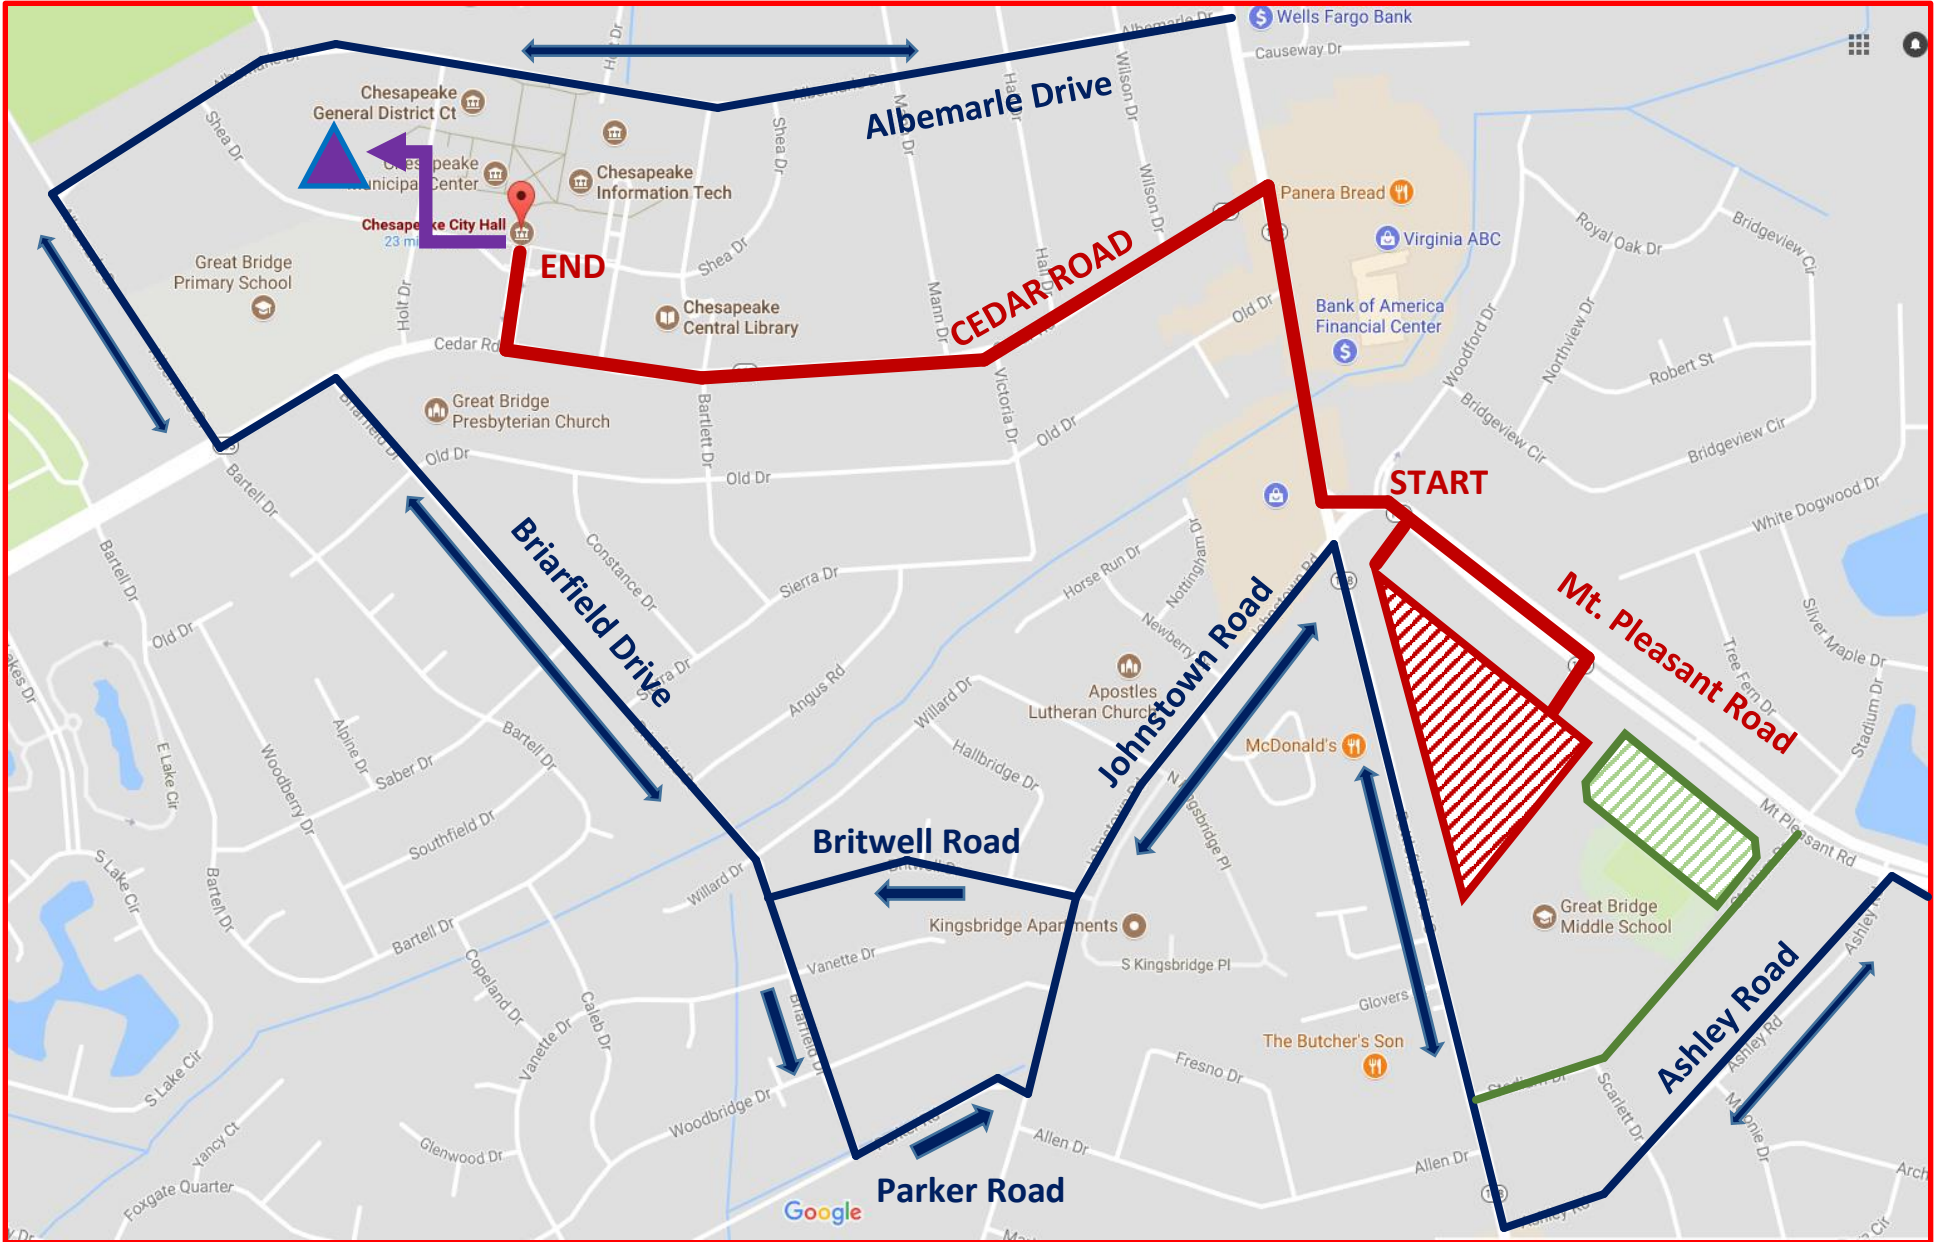

CITY OF CHESAPEAKE ANNUAL CHRISTMAS PARADE ROUTE

- | | |
|---|--|
| <ul style="list-style-type: none"> <li style="margin-bottom: 10px;"> PARADE ROUTE <li style="margin-bottom: 10px;"> Disbanding Area & Community Center <li style="margin-bottom: 10px;"> TRAFFIC DETOUR ROUTES | <ul style="list-style-type: none"> <li style="margin-bottom: 10px;"> Parade Staging Traffic Only <li style="margin-bottom: 10px;"> Parade Participant Drop Off (NO Parking) <li style="margin-bottom: 10px;"> Parade Staging Area (NO Parking) |
|---|--|