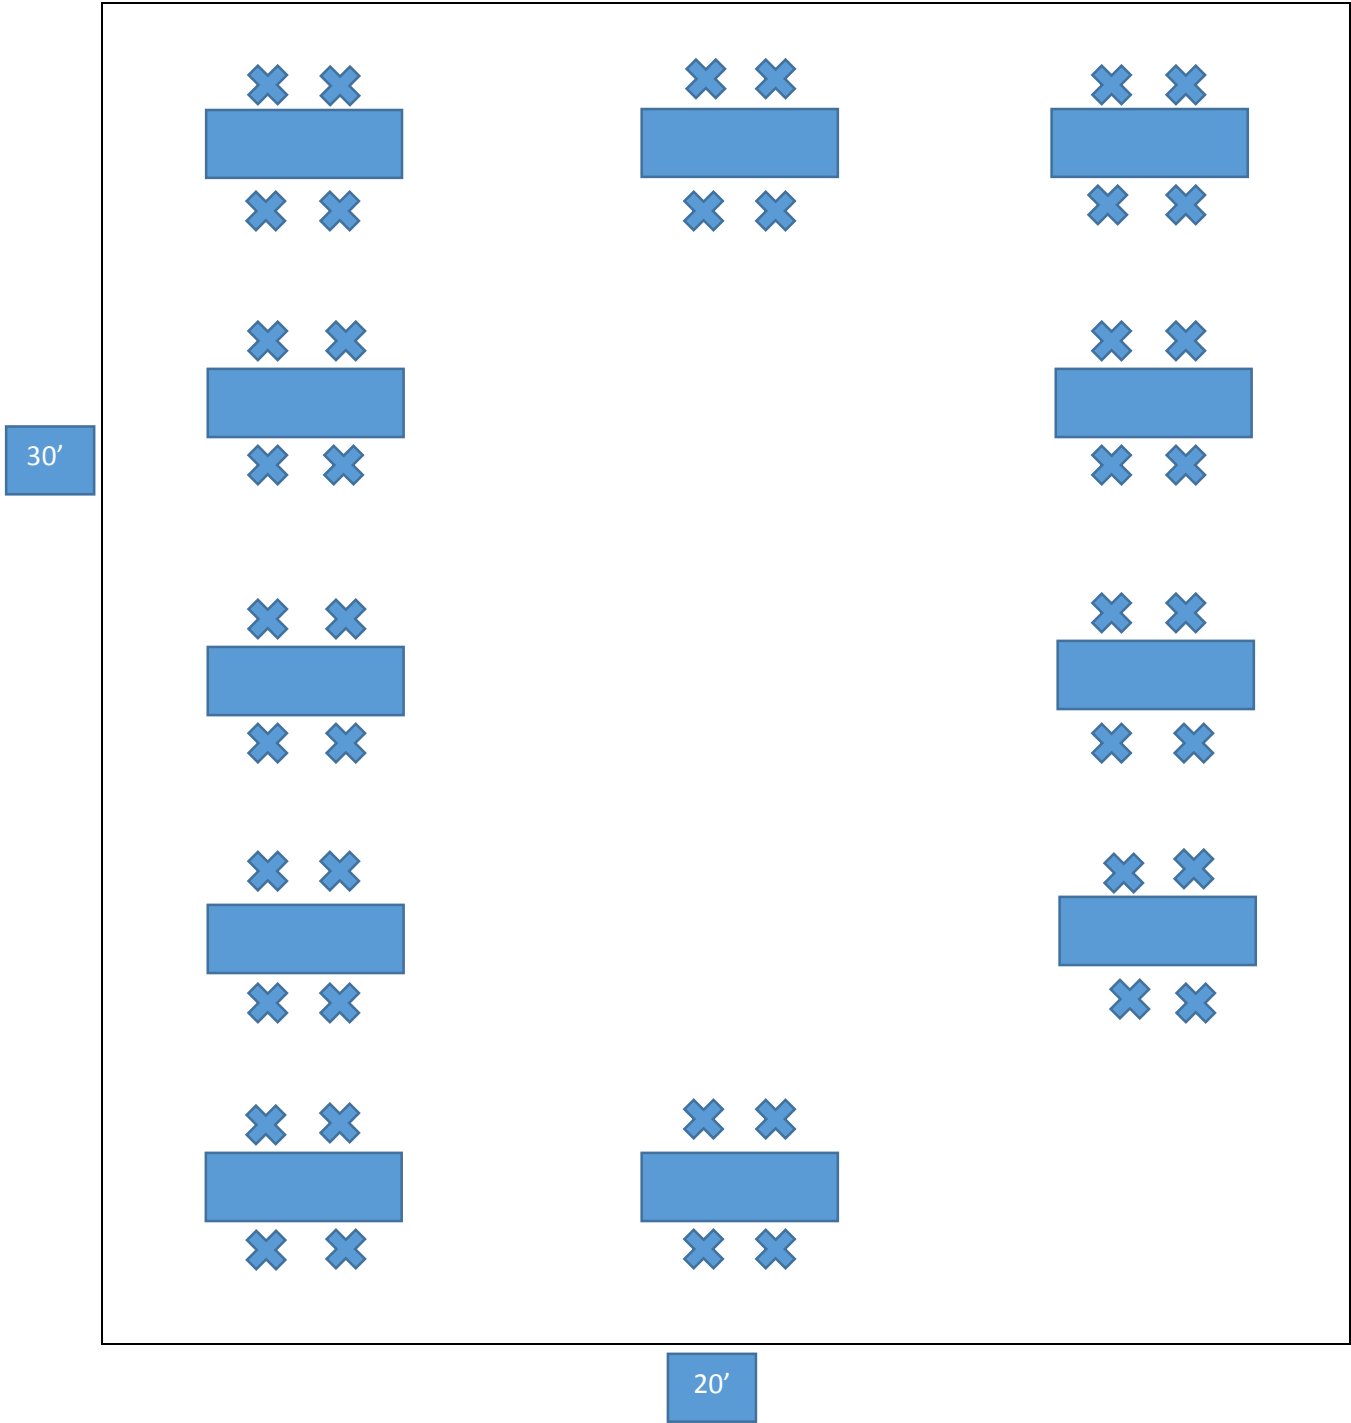

Portlock at South Norfolk

Café Style

(9 Tables 36-45 Chairs)

Portlock at South Norfolk

Family Style

(13 Tables 34-40 Chairs)

Portlock at South Norfolk

Perimeter Style

(11 Tables 38-46 Chairs)

Portlock at South Norfolk

Theatre Style

(Up to 60 Chairs No Tables)

30'

20'