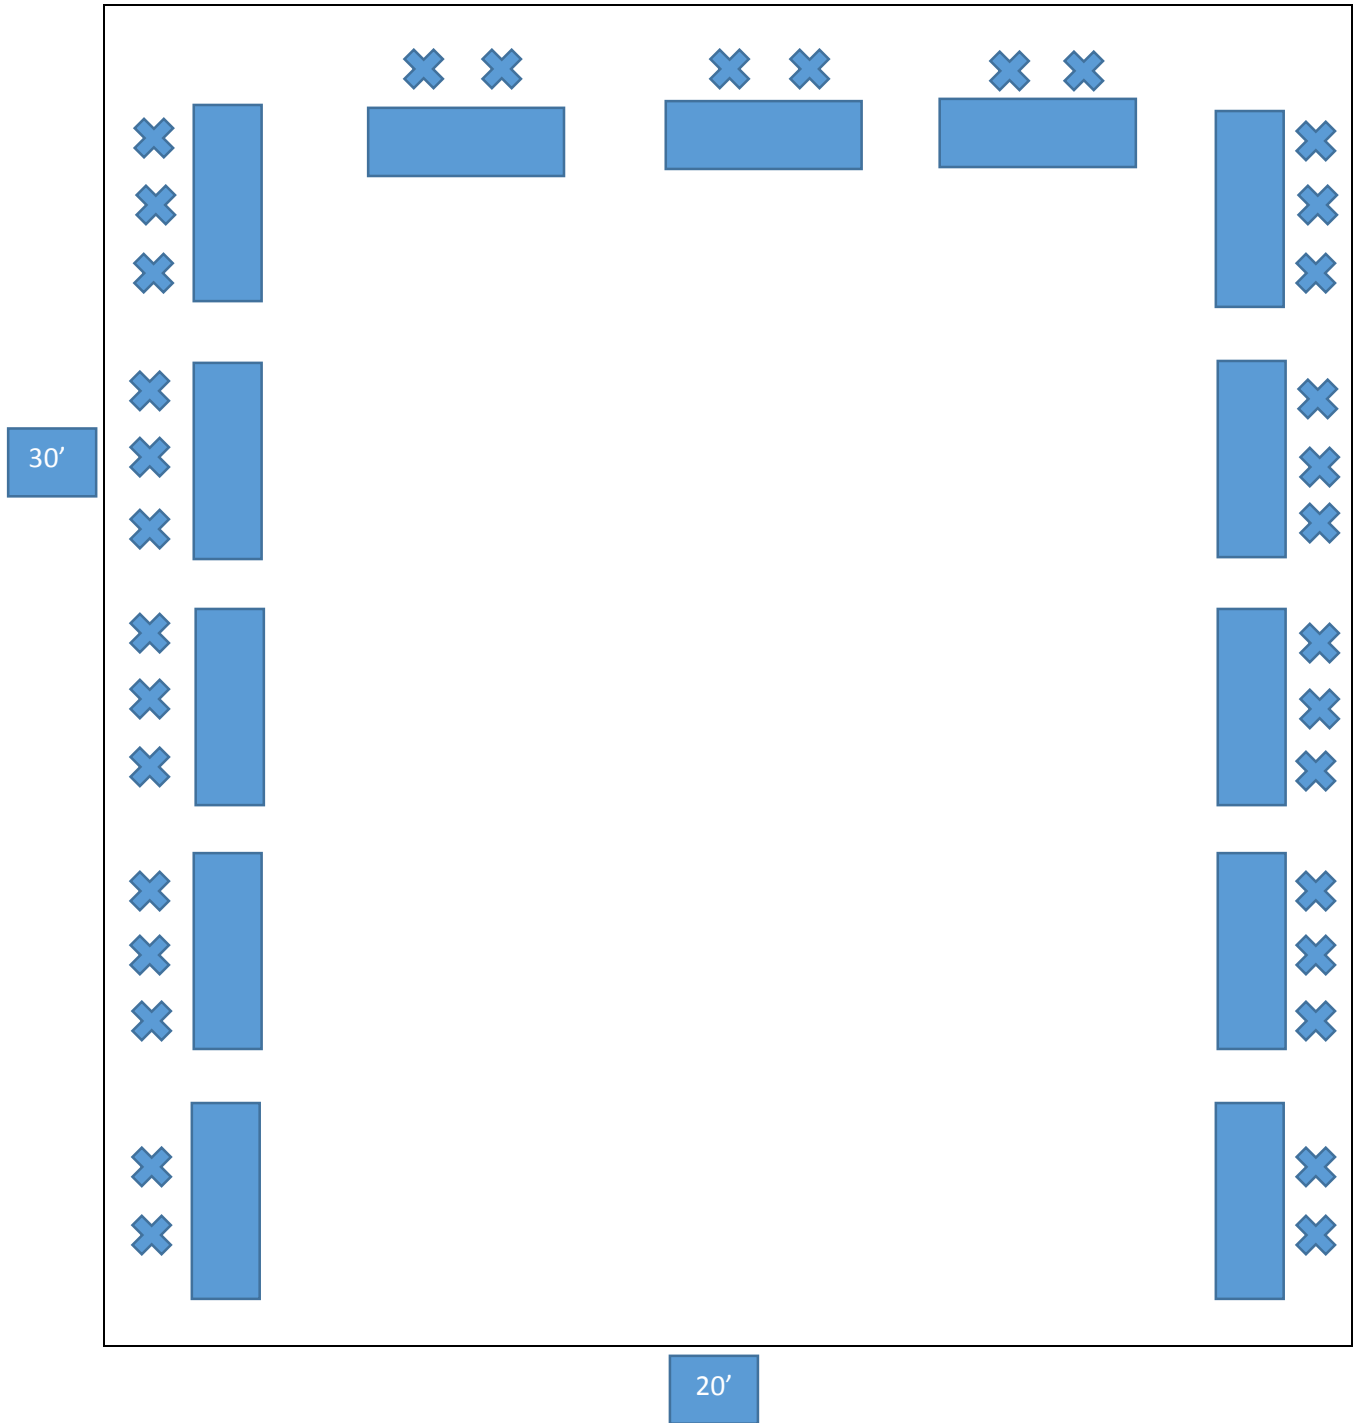

Portlock at South Norfolk

Café Style

(9 Tables 36-45 Chairs)

Portlock at South Norfolk

Family Style

(13 Tables 34-40 Chairs)

Portlock at South Norfolk

Perimeter Style

(11 Tables 38-46 Chairs)

Portlock at South Norfolk

Theatre Style

(Up to 60 Chairs No Tables)

30'

20'