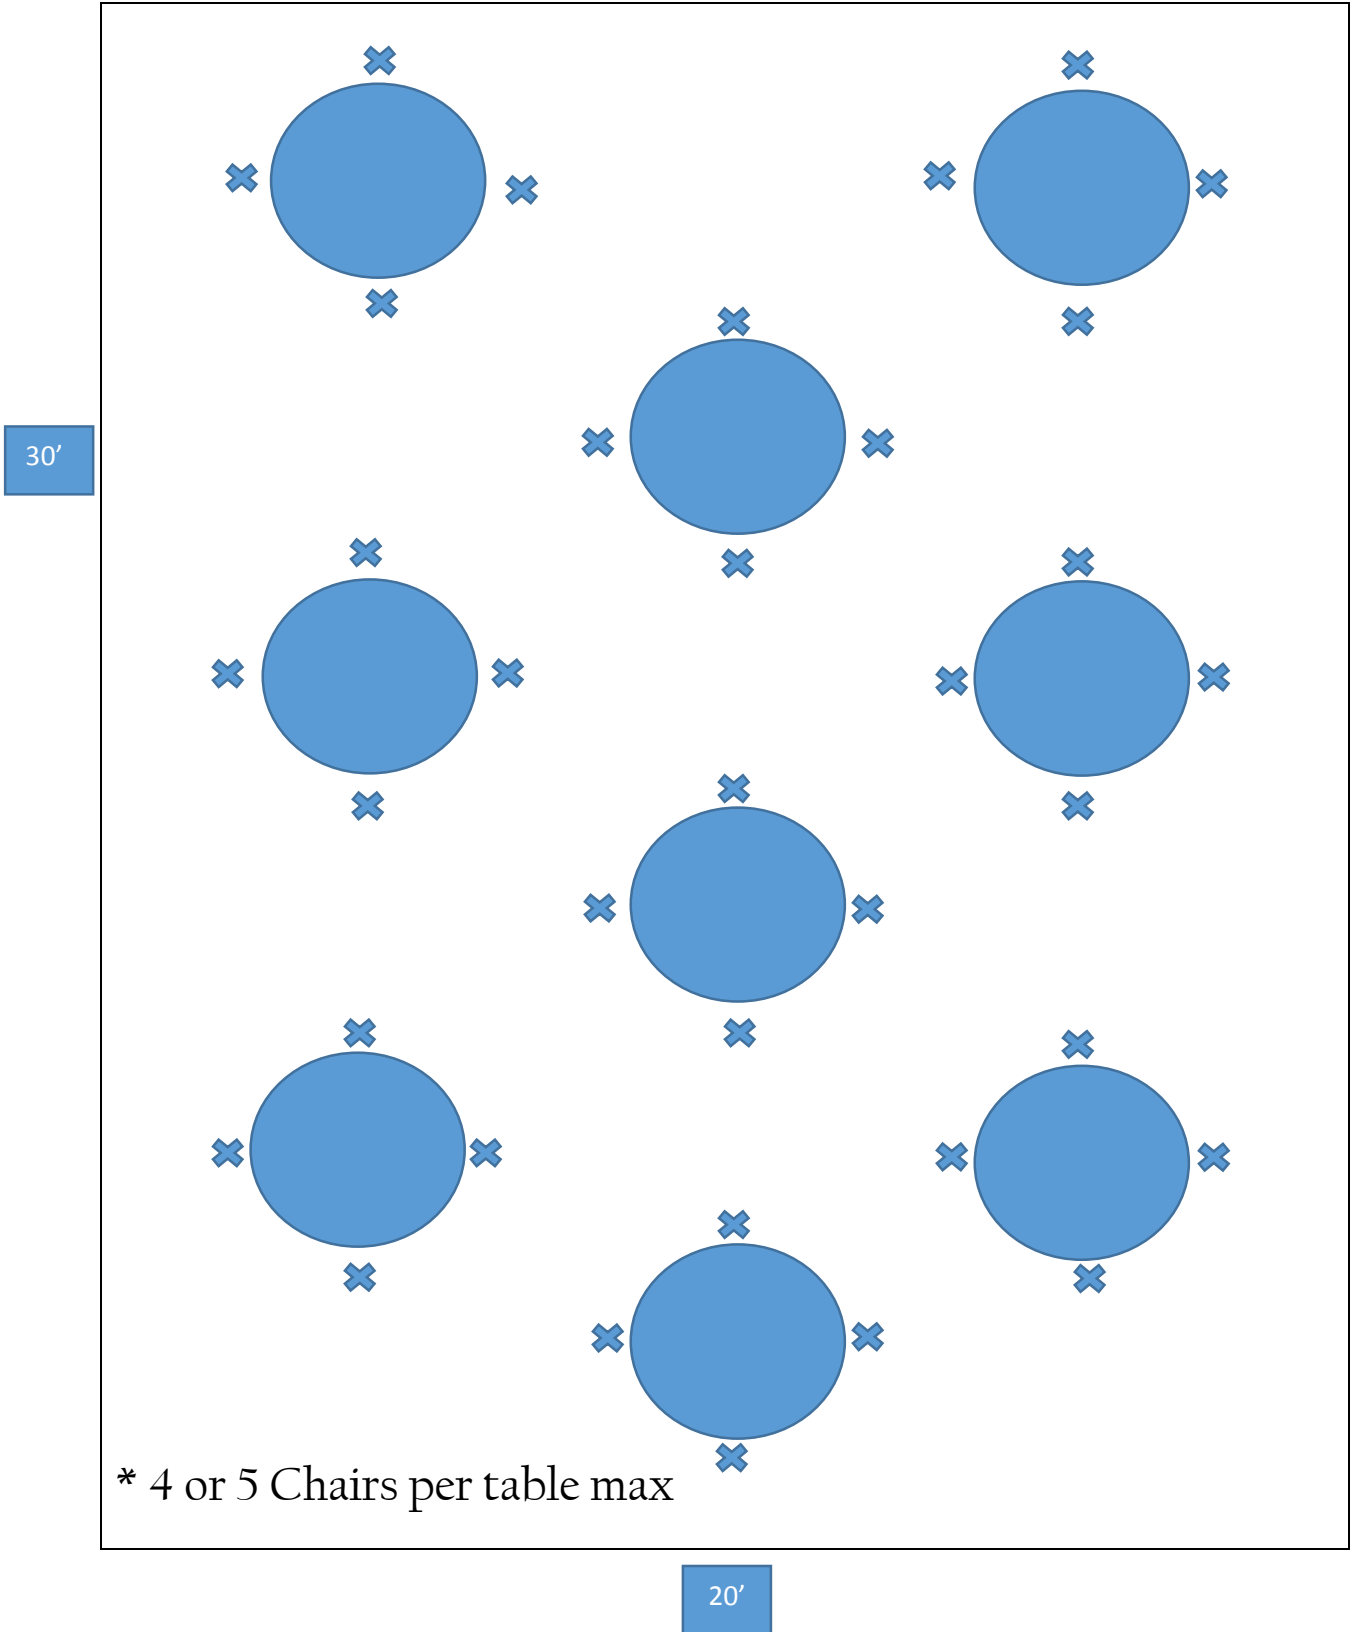

Portlock at South Norfolk

Café Style

(9 Tables 36-45 Chairs)

Portlock at South Norfolk

Family Style

(13 Tables 34-40 Chairs)

Portlock at South Norfolk

Perimeter Style

(11 Tables 38-46 Chairs)

Portlock at South Norfolk

Theatre Style

(Up to 60 Chairs No Tables)

30'

20'