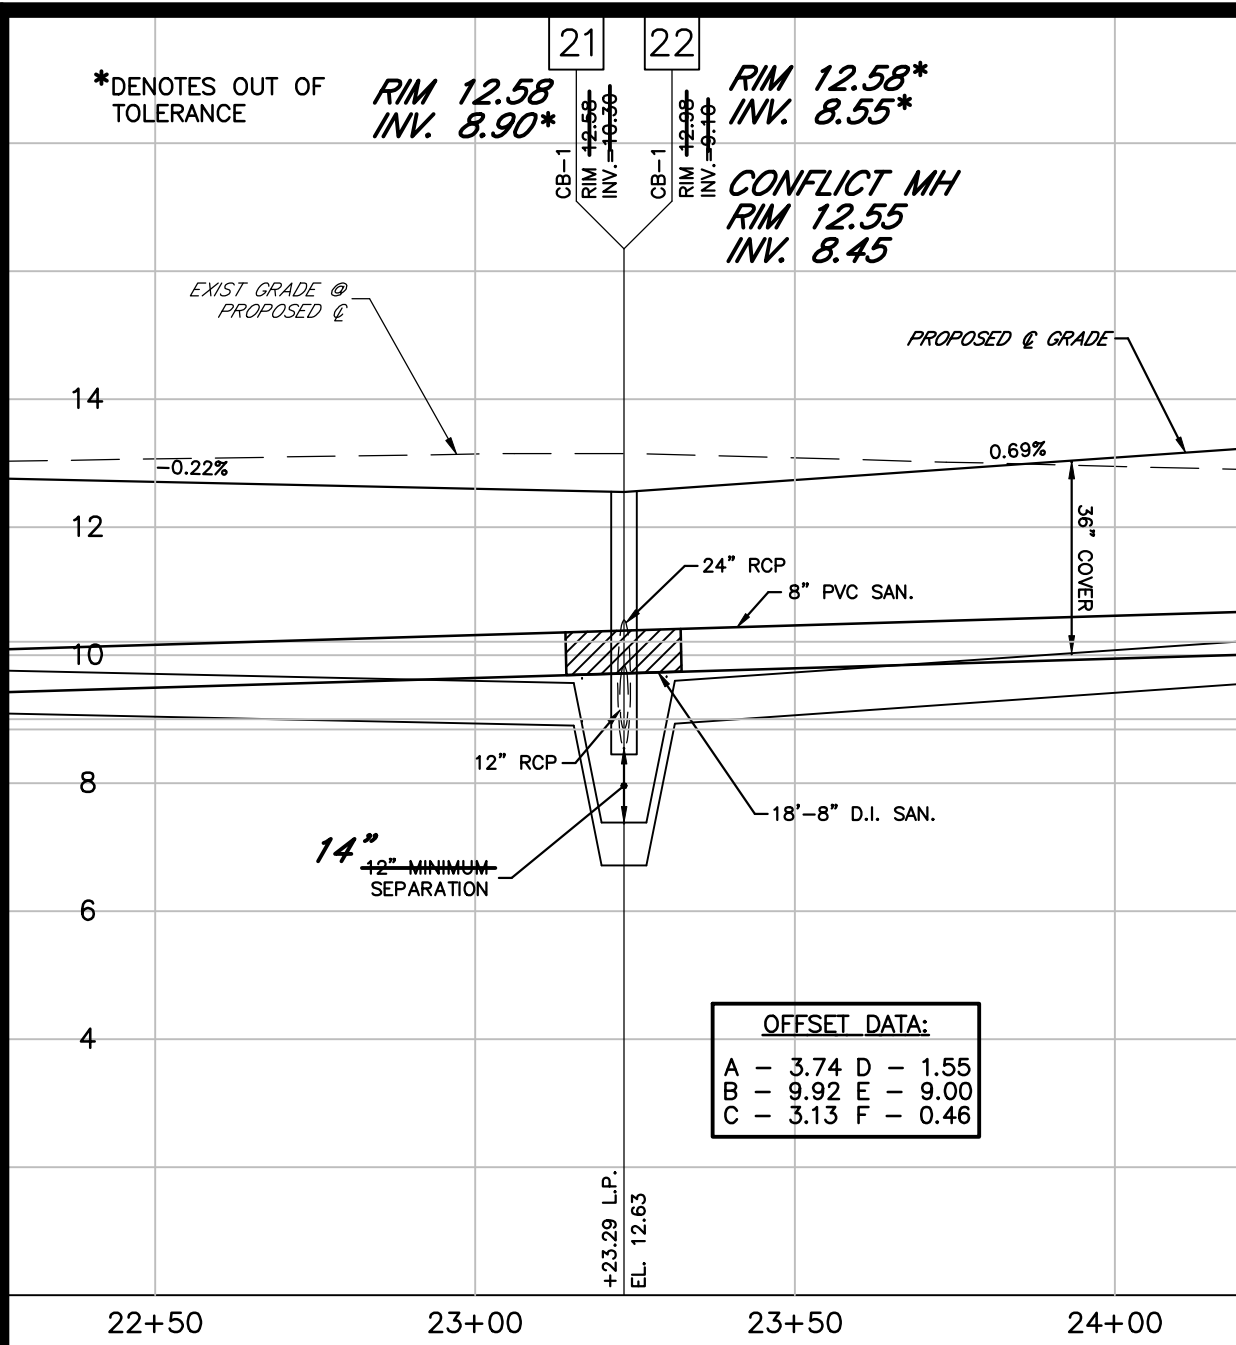

PLAN

CONFLICT MANHOLE

PROFILE